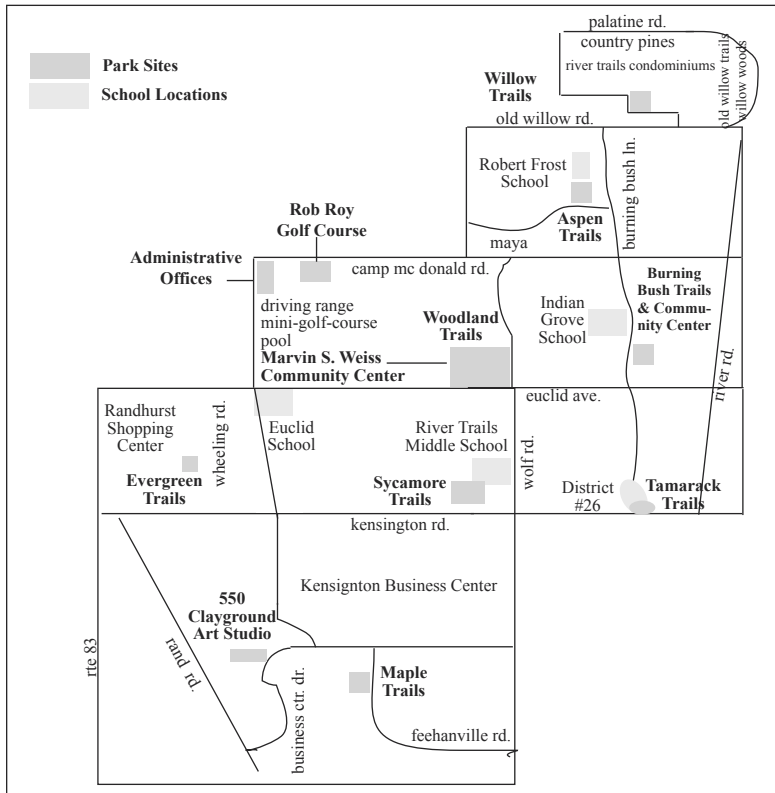

Parks & Playgrounds

LEASH & CLEAN!

We love pets...but please be courteous to everyone by keeping them on a leash and away from playgrounds. Animal waste poses health hazards and detracts from the enjoyment of those areas. Keeping your parks clean is important to everyone.

River Trails Park District Ordinance, Section 17
"No person shall bring a dog or other domestic animal into any park unless on a leash. Each owner is responsible for picking up after their pets and for the pets behavior in the park. All dogs or other domestic animals shall be prohibited from going in or near playground areas."

Celebrate Life!

Tree Recognition Program

A tree of your choice can be planted to commemorate a person, event, etc. All donations are acknowledged with an engraved leaf on the bronze recognition tree located in the Weiss Community Center.

	Woodland Trails Park	Aspen Trails Park	Burning Bush Trails Park	Maple Trails Park	Evergreen Trails Park	Tamarack Trails Park	Sycamore Trails Park	Willow Trails Park	Rob Roy Golf Course
Yth Playground	**	**	**	**	**	**	**	**	
Tot Playground	**	**	**		**	**	**	**	
Tennis	Practice Walls	2	2			2	4 lighted	2	
Basketball	**	**	**	**		**		**	
Water Fountain	**	**	**	**	**	**	**	**	**
Outdoor Volleyball	**			**			**	**	
Baseball/Softball	**	**	**			**	**	**	
Shelter	**		**	**			**	**	
BMX bike track								**	
Walking/Cycling Paths	**	**	**	**			**	**	
Roller Hockey			**					**	
Outdoor Pool	**								
Mini-Golf	**								
Golf Driving Range	**								
Soccer	**	**	**			**	**	**	
Community Center	**		**						Golf Clubhouse Bqt. Facility
CheapSkates Skate Park	**								
Acres	46.7	5	10	2.3	.4	4.75	6.4	12	51
Hours	Dawn-10:30p	Dawn-Dusk	Dawn-10:30p	Dawn-10:30p	Dawn-Dusk	Dawn-10:30p	Dawn-10:30p	Dawn-Dusk	Varies