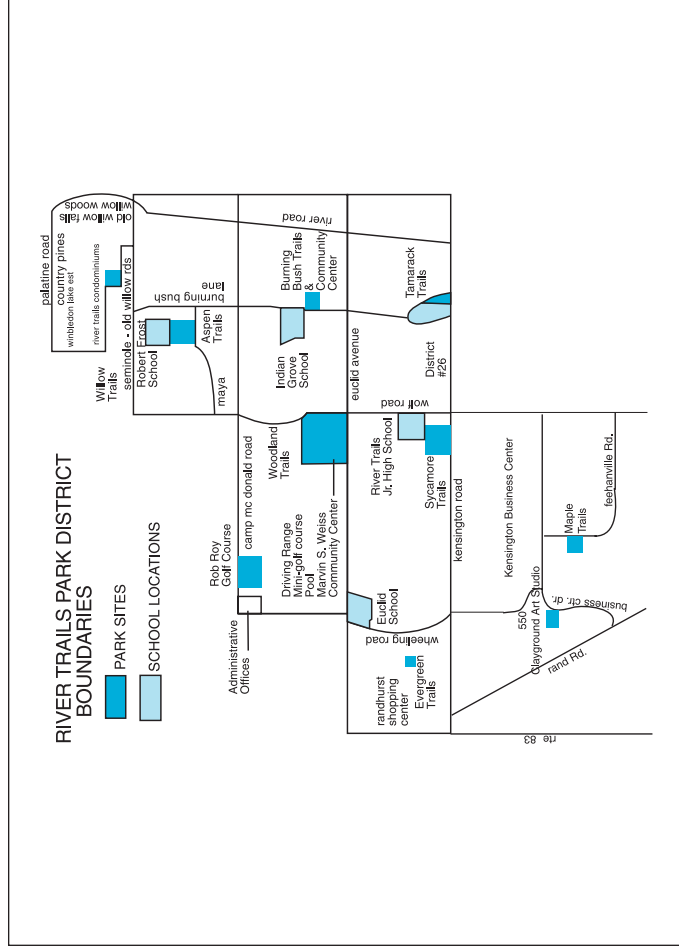

R.T.P.D. Ordinance, Section 17

"No person shall bring a dog or other domestic animal into any park, except as authorized by the director."

	Woodland Trails Park	Aspen Trails Park	Burning Bush Trails Park	Maple Trails Park	Evergreen Trails Park	Tamarack Trails Park	Sycamore Trails Park	Willow Trails Park	Rob Roy Golf Course
Info. Kiosk	⊕	⊕	⊕	⊕	⊕	⊕	⊕	⊕	
Yth Playground	⊕	⊕	⊕	⊕	⊕	⊕	⊕	⊕	
Tot Playground	⊕	⊕	⊕	⊕	⊕	⊕	⊕	⊕	
Tennis	Practice Walls	2	2			2	4 lighted	3	
Basketball	⊕	⊕	⊕	⊕	⊕	⊕	⊕	⊕	
Water Fountain	⊕	⊕	⊕	⊕	⊕	⊕	⊕	⊕	⊕
Volleyball	⊕	⊕	⊕	⊕	⊕	⊕	⊕	⊕	
Baseball	⊕	⊕	⊕	⊕	⊕	⊕	⊕	⊕	
Shelter	⊕	⊕	⊕	⊕	⊕	⊕	⊕	⊕	
BMX bike track								⊕	
Walking/Cycling Paths	⊕	⊕	⊕	⊕				⊕	
Roller Hockey								⊕	
Pool	⊕								
Mini-Golf	⊕								
Driving Range	⊕								
Parking	⊕	⊕	⊕			⊕	⊕	⊕	⊕
Soccer	⊕	⊕	⊕			⊕	⊕	⊕	
Community Bldg.	⊕								Clubhouse
Acres	46.7	5	10	2.3	.4	4.75	6.4	12	51
Hours	Dawn-10:30 p	Dawn-Dusk	Dawn-10:30 p	Dawn-10:30 p	Dawn-Dusk	Dawn-10:30 p	Dawn-0:30 p	Dawn-Dusk	Varies per season

Stay up-to-date with your park district by reading the information posted in kiosks throughout our parks.