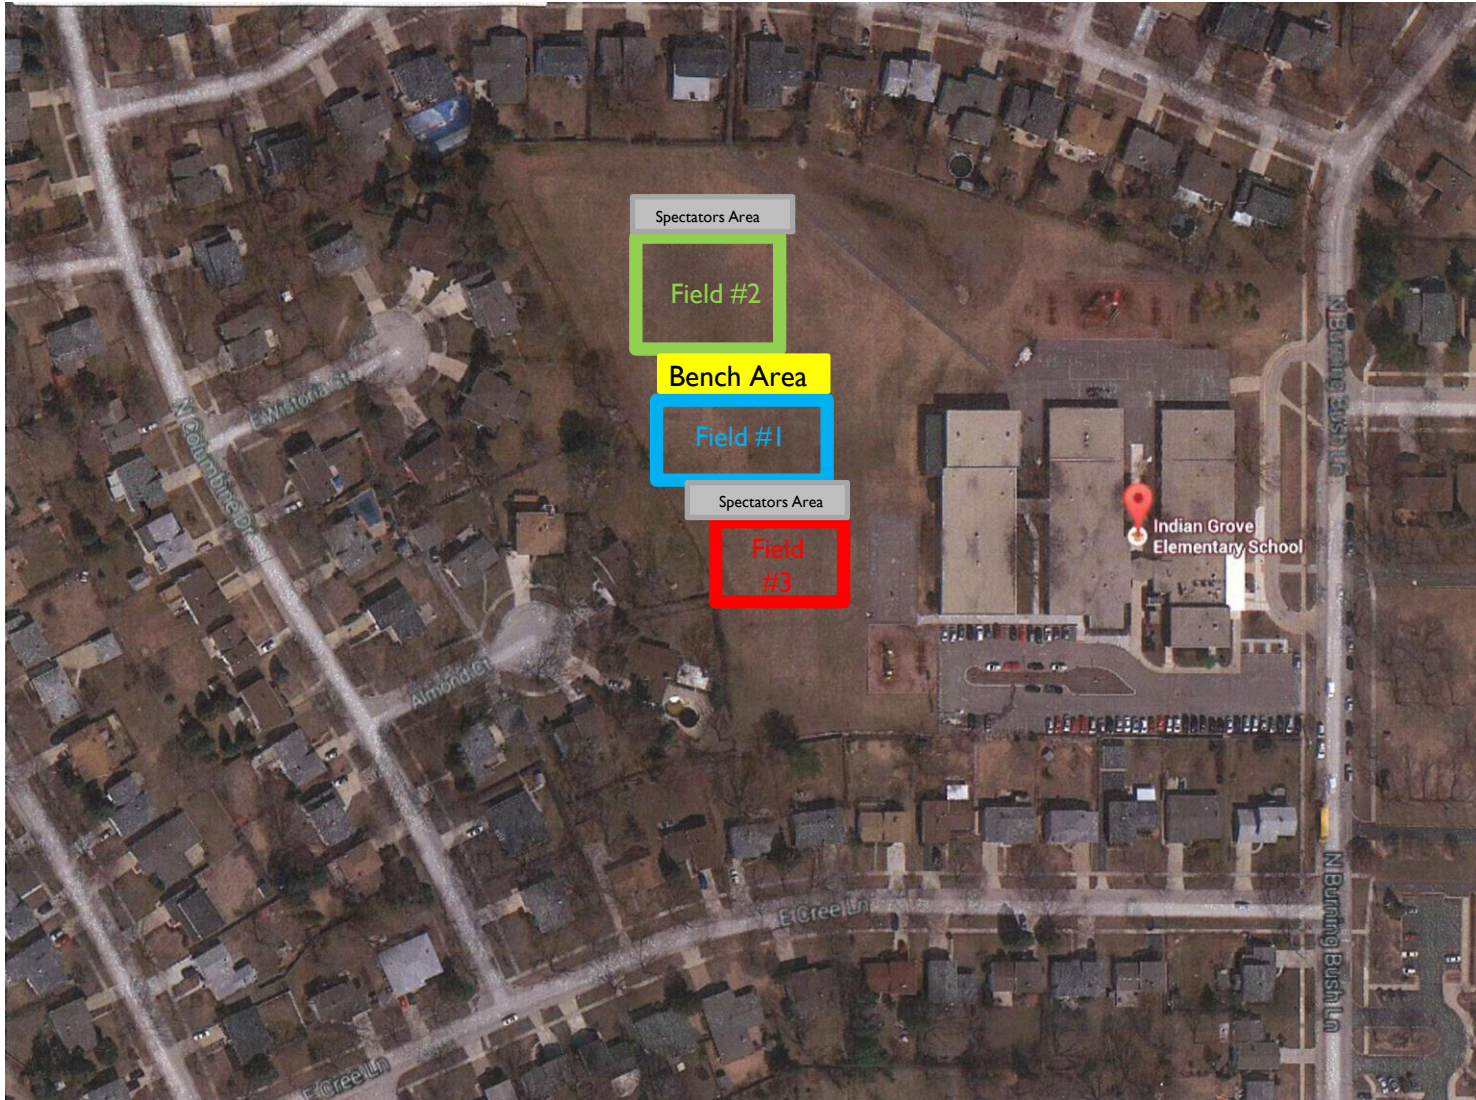

# Indian Grove Soccer Field Locations

(1340 N. Bushing Bush Lane – Mt. Prospect, IL)

Field #1 (1<sup>st</sup>/2<sup>nd</sup>)  
size – 50yd x 33yd  
goals – 7 x 19

Field #2 (3<sup>rd</sup>/4<sup>th</sup>)  
size – 60yd x 45yd  
goals – 7 x 19

Field #3 (4y/5y & Kind.)  
size – 20yd x 30yd  
goals – 6ft pugg

**Bench Area**

**Spectator Area**