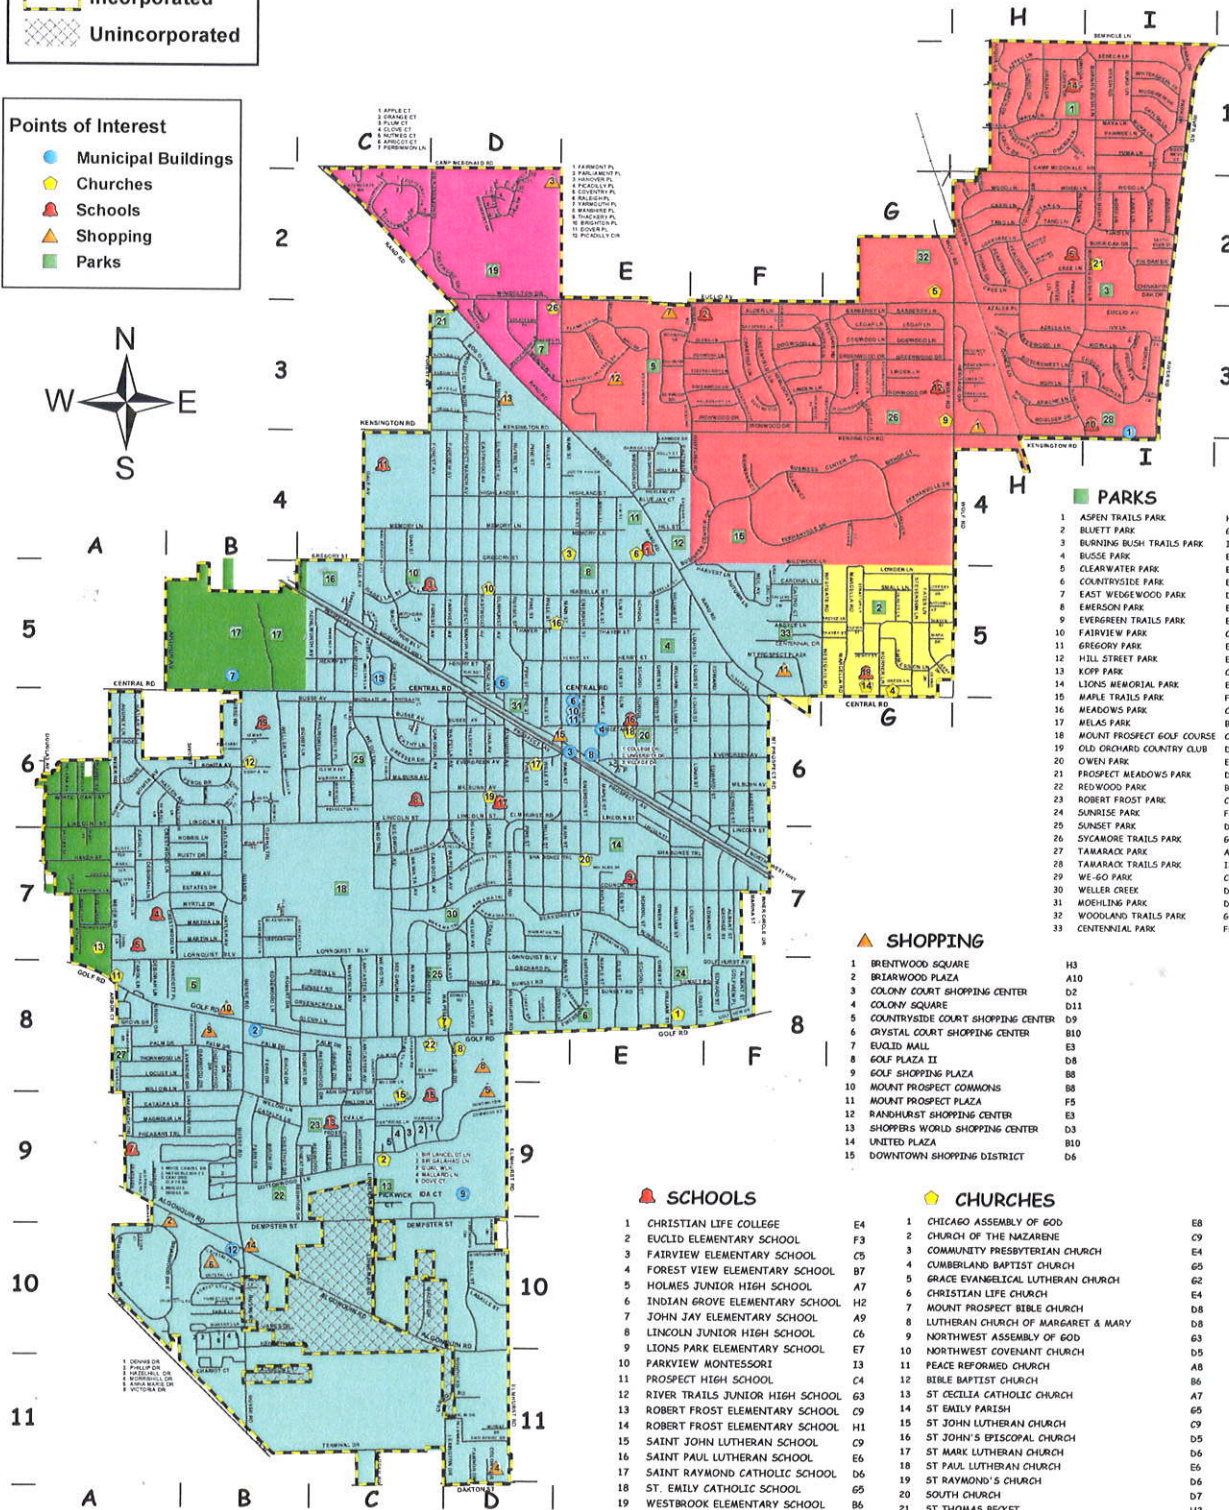

VILLAGE OF MOUNT PROSPECT, ILLINOIS

PARK DISTRICTS

Village Limit

- Incorporated
- Unincorporated

Points of Interest

- Municipal Buildings
- Churches
- ▲ Schools
- ▲ Shopping
- Parks

1. ### ▲ CHURCHES

1 CHICAGO ASSEMBLY OF GOD	E8
2 CHURCH OF THE NAZARENE	C9
3 COMMUNITY PRESBYTERIAN CHURCH	D2
4 CUMBERLAND BAPTIST CHURCH	G5
5 GRACE EVANGELICAL LUTHERAN CHURCH	G2
6 CHRISTIAN LIFE CHURCH	E4
7 MOUNT PROSPECT BIBLE CHURCH	D8
8 LUTHERAN CHURCH OF MARGARET & MARY	D8
9 NORTHWEST ASSEMBLY OF GOD	G3
10 NORTHWEST COVENANT CHURCH	D5
11 PEACE REFORMED CHURCH	A8
12 BIBLE BAPTIST CHURCH	B6
13 ST CECILIA CATHOLIC CHURCH	A7
14 ST EMILY PARISH	G5
15 ST JOHN LUTHERAN CHURCH	C9
16 ST JOHN'S BISHOPAL CHURCH	D5
17 ST MARK LUTHERAN CHURCH	D6
18 ST PAUL LUTHERAN CHURCH	E6
19 ST RAYMOND'S CHURCH	D6
20 SOUTH CHURCH	D7
21 ST THOMAS BECKET	H2
22 TRINITY UNITED METHODIST CHURCH	D8
23 ISSHO KOSEI-KAI OF CHICAGO BUDDHIST CHURCH	D3

Park Districts

- Arlington Heights Park District
- Des Plaines Park District
- Mount Prospect Park District
- Prospect Heights Park District
- River Trails Park District