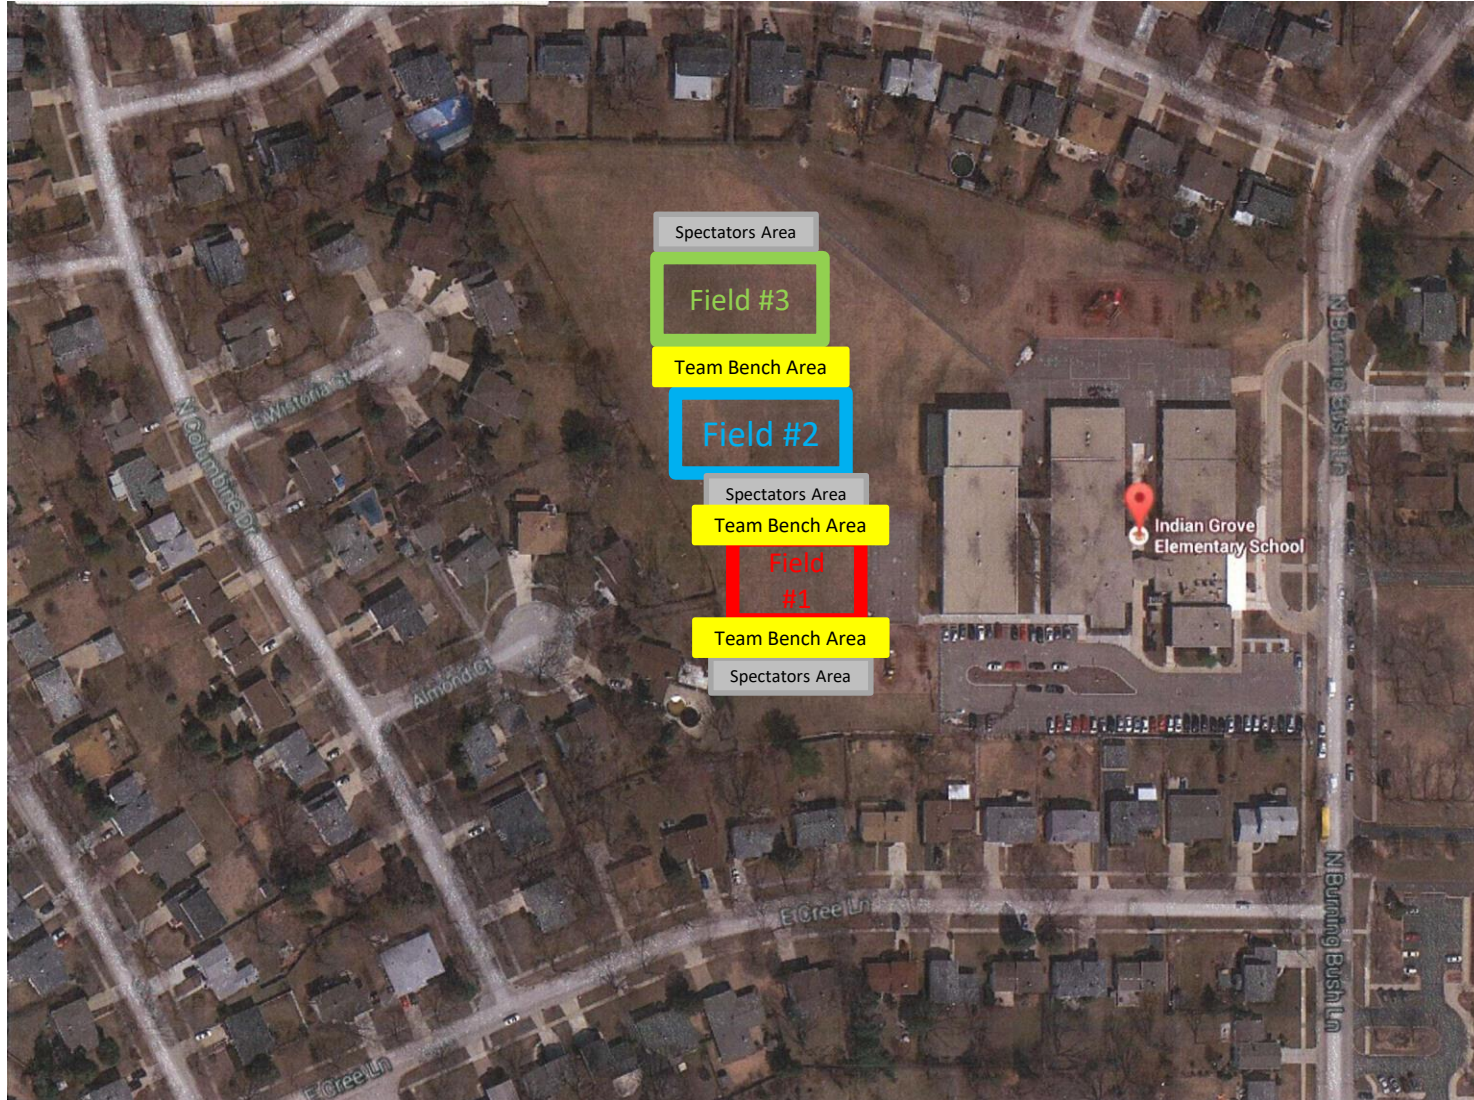

Indian Grove Soccer Field Locations

(1340 N. Bushing Bush Lane – Mt. Prospect, IL)

Field #2 (1st/2nd)
size – 50yd x 33yd
goals – 7 x 19

Field #3 (3rd/4th)
size – 50yd x 33yd
goals – 7 x 19

Field #1 (4y/5y/K)
size – 20yd x 30yd
goals – pop up goals

Bench Area

Spectator Area